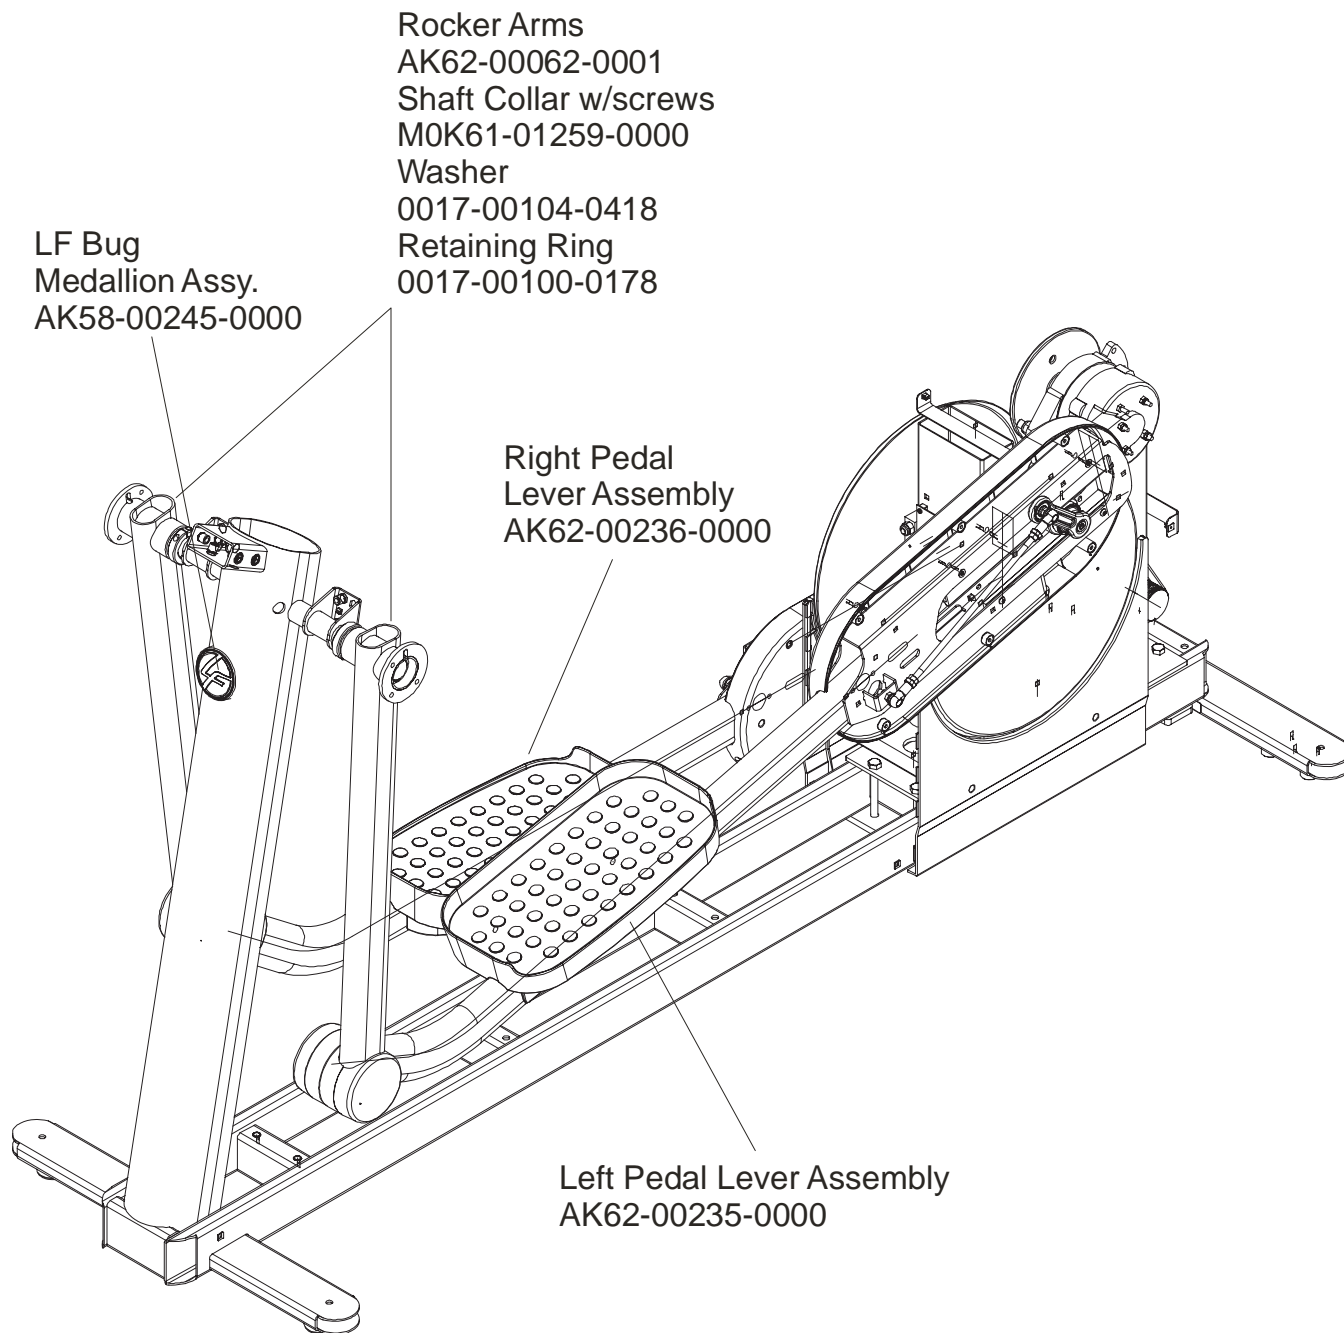

Description	Part No.
OPERATION MANUAL (CD)	OKCD-02003-0001
SERVICE MANUAL	M051-00K62-A149
TOUCH UP PAINT: SPRAY CAN .5 OZ BOTTLE W/APPLICATOR .33 OZ PEN	0017-00008-0204 0017-00008-0205 0017-00008-0206
HARDWARE BAG	AK62-00152-0001
ACCESS PANEL ASSEMBLY CONSISTS OF: 120" COAX CABLE 120" POWER EXTENSION CABLE BRACKET F-TYPE PANEL CONNECTOR #8 PLASTIC GROMMET	AK62-00210-0000 AK32-00020-0002 AK32-00078-0001 OK62-01179-0001 0017-00021-2846 0017-00042-0754
PLUG IN OPTION 120/60	GK62-00002-0018
PLUG IN OPTION 240/50 UK	GK62-00002-0019
PLUG IN OPTION 240v AUS	GK62-00002-0020
PLUG IN OPTION 230/50 CONT	GK62-00002-0021

This treadmill has both Lifepulse sensors and telemetry for reading heart rate.

Console Support
AK62-00123-0000
Console Support Cap
0K62-01030-0001
(Stealth Gray)
Console Support
Shroud
0K62-01023-0001
Console Support
Grommet
0017-00042-0754

2-Outside Front
Deadshaft Cover
0K62-01012-0000
2-Outside Rear
Deadshaft Cover
0K62-01013-0000

Language	Part Nos.	
	Console	Overlay/Bezel/Switch
Eng + Met	AK62-00329-0001	AK62-00191-0001
Ger/Met	AK62-00329-0003	AK62-00191-0003
Spn/Met	AK62-00329-0004	AK62-00191-0004
Jap/Met	AK62-00329-0006	AK62-00191-0006
Frn/Met	AK62-00329-0007	AK62-00191-0007
Ital/Met	AK62-00329-0008	AK62-00191-0008
Dut/Met	AK62-00329-0009	AK62-00191-0009
Port/Met	AK62-00329-0010	AK62-00191-0010
Turk/Met	AK62-00329-0014	AK62-00191-0014

Items Not Shown:

Accessory Tray	0K62-01022-0001 (Stealth Gray)
Mounting Screws (2)	0017-00101-1846

Bearing Insert Assembly
AK62-00299-0000

Service Kit
GK62-00002-0044
kit contents:
Crankshaft (1)
Bearings (2)
Bearing Flanges (2 sets)
Nuts (4)
Washers (4)